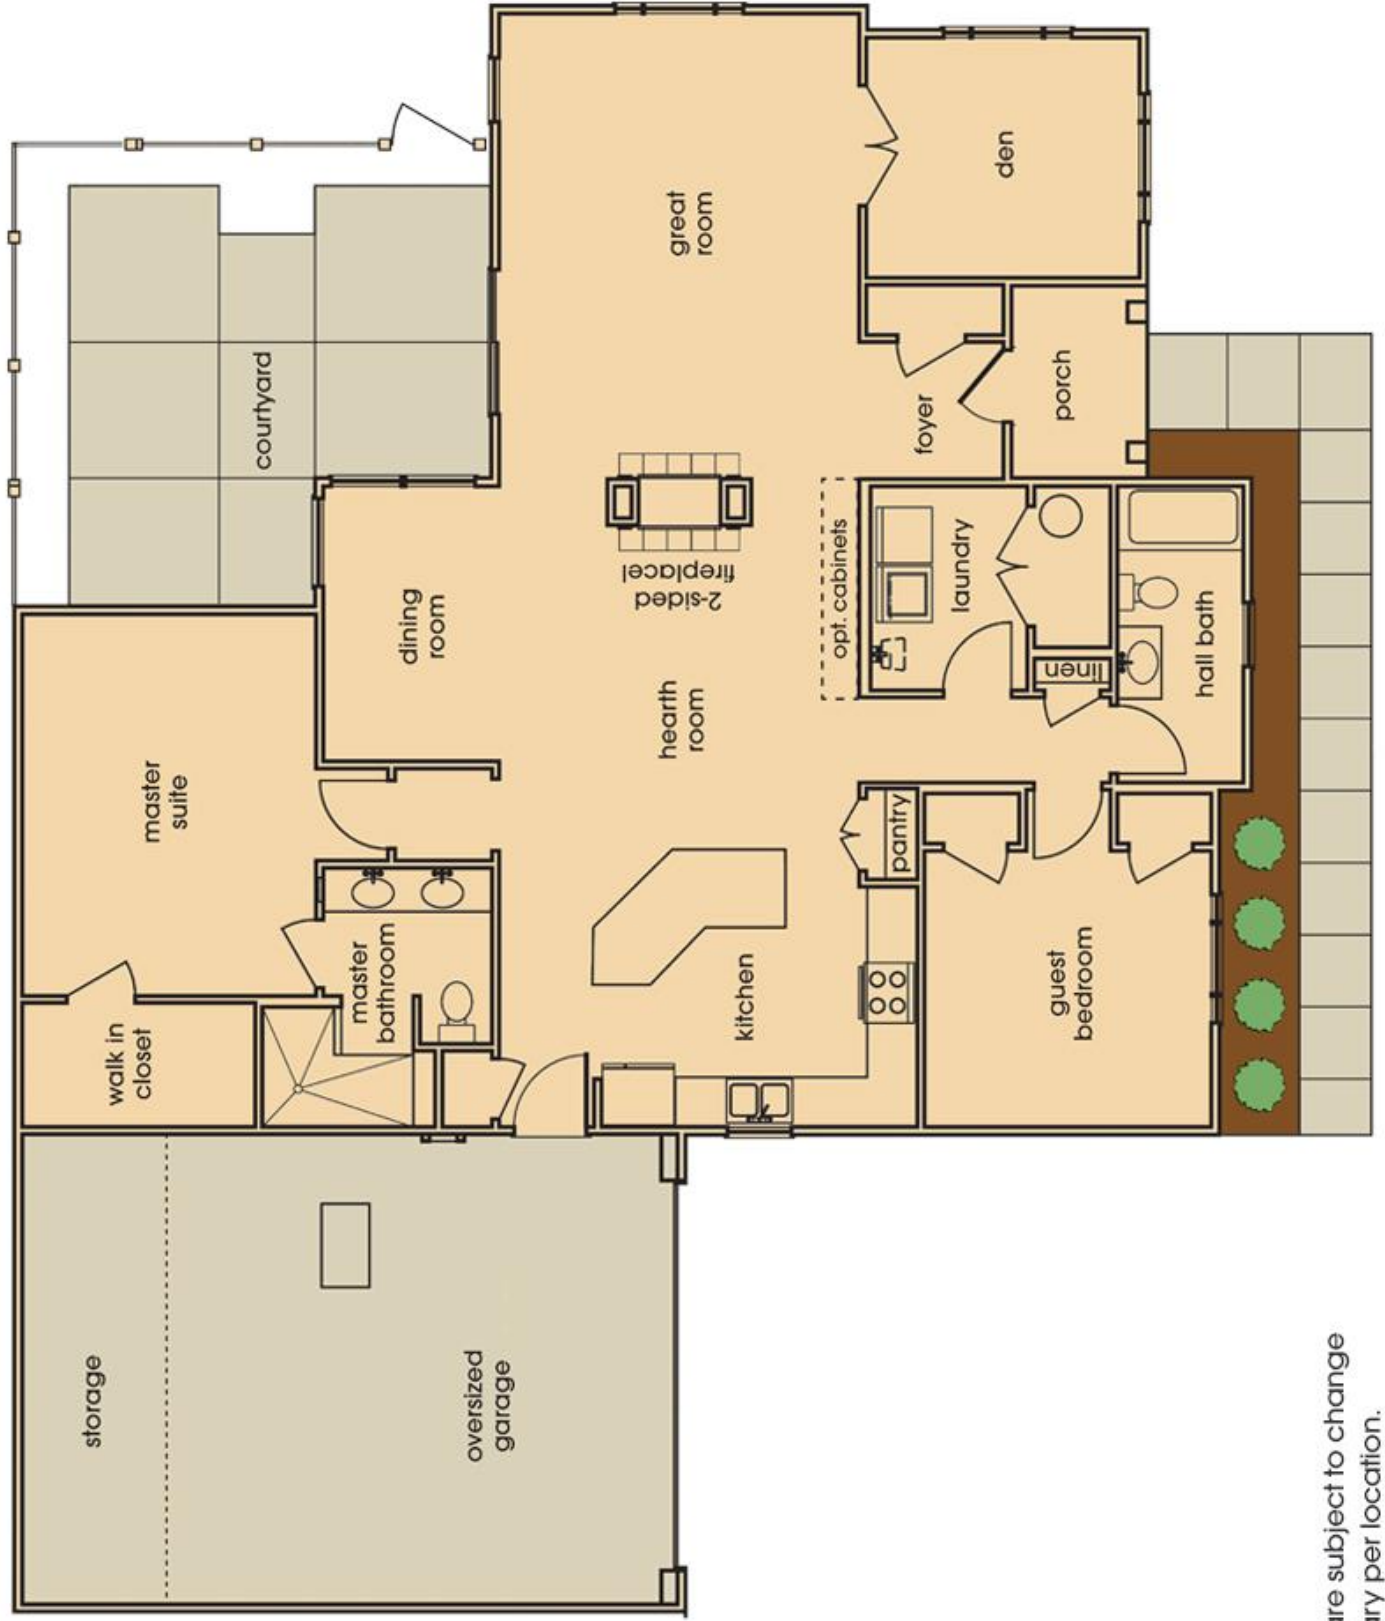

The Canterbury

with 2nd Floor Bonus Suite

New Version of our Best Seller!

*Flex options available for expanded closet, command station and walk-in pantry.

Floorplans are subject to change and may vary per location.

The Canterbury

New Version of our Best Seller!

*Flex options available for expanded closet, command station and walk-in pantry. Floorplans are subject to change and may vary per location.

The Canterbury

with 2nd Floor Bonus Suite

New Version of our Best Seller!

*Flex options available for expanded closet, command station and walk-in pantry.

Floorplans are subject to change and may vary per location.

The Ducal

Floorplans are subject to change and may vary per location.

The Ducal with 2nd Floor Bonus Suite

Floorplans are subject to change and may vary per location.

The Colonnade

Floorplans are subject to change and may vary per location.