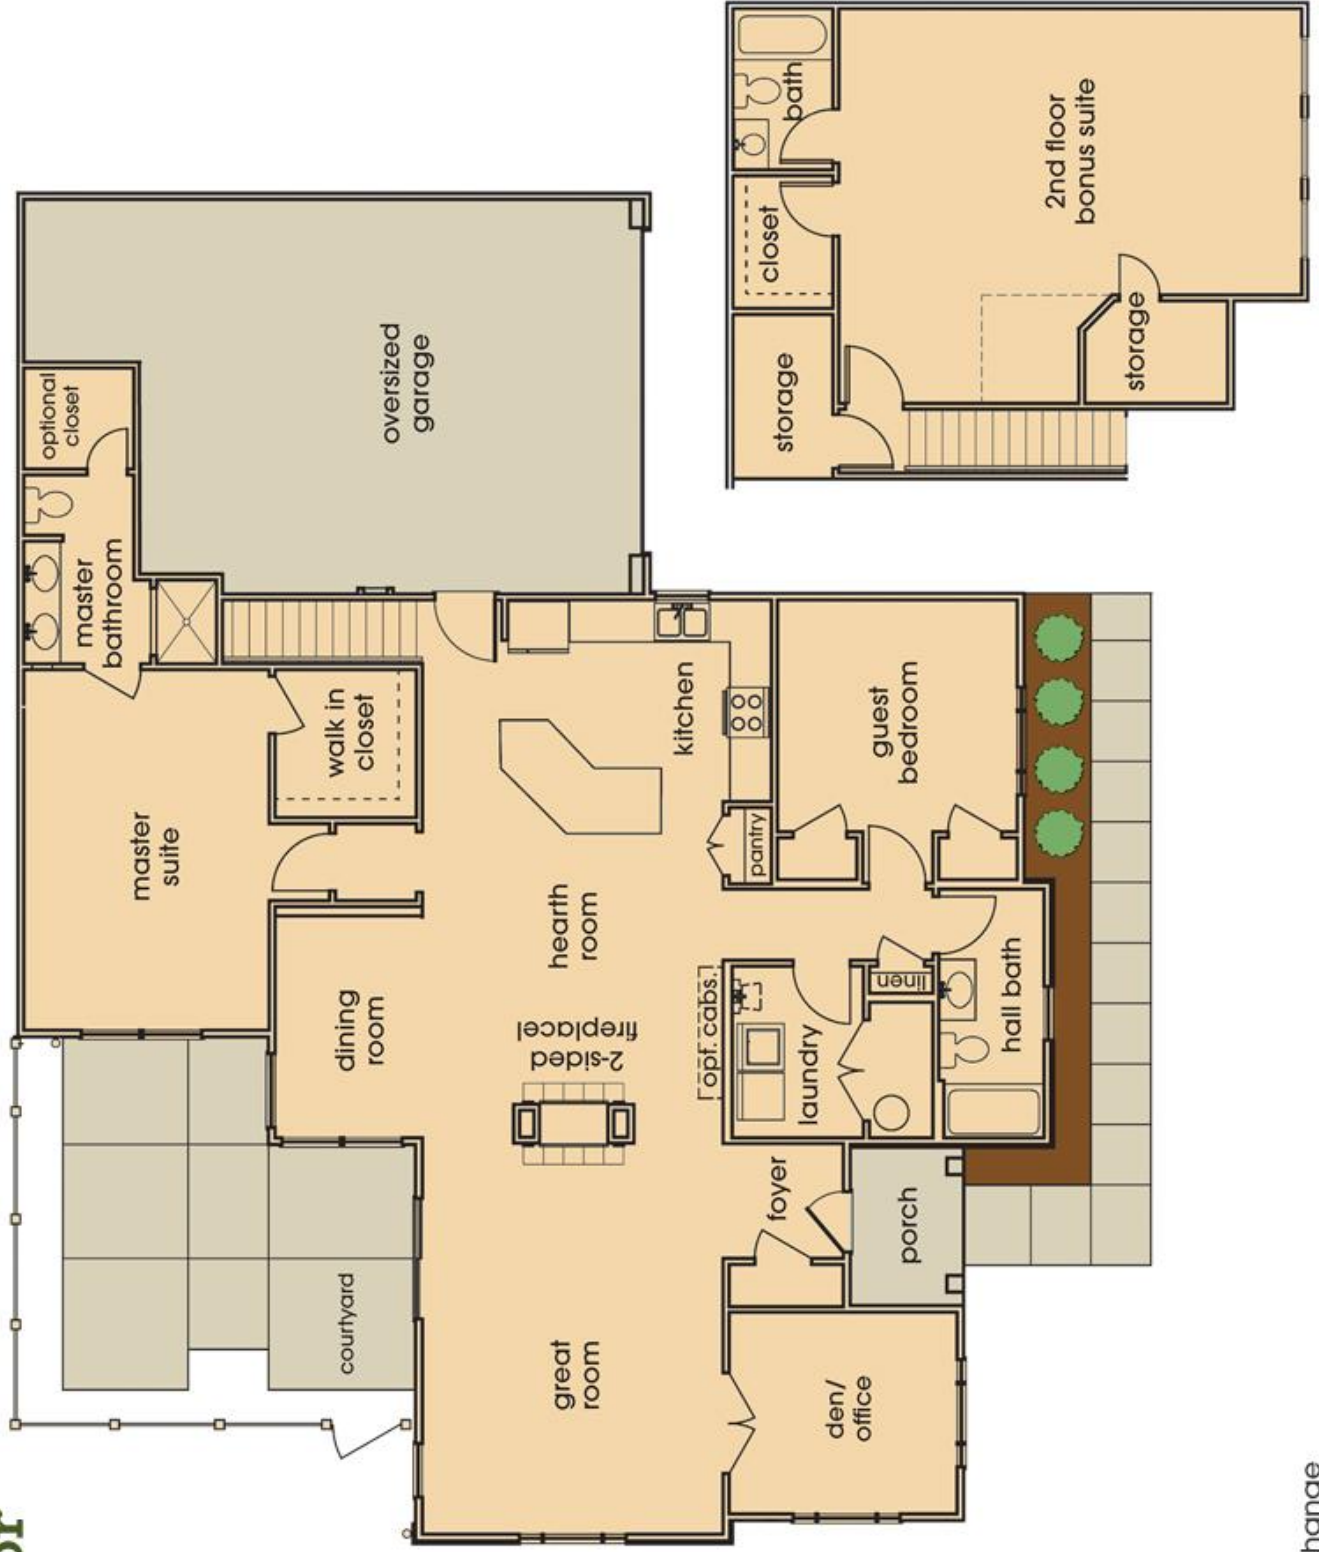

The Canterbury

with 2nd Floor Bonus Suite

New Version of our Best Seller!

*Flex options available for expanded closet, command station and walk-in pantry.

Floorplans are subject to change and may vary per location.

The Canterbury

New Version of our Best Seller!

*Flex options available for expanded closet, command station and walk-in pantry. Floorplans are subject to change and may vary per location.

The Canterbury

with 2nd Floor Bonus Suite

New Version of our Best Seller!

*Flex options available for expanded closet, command station and walk-in pantry.

Floorplans are subject to change and may vary per location.

The Ducal

Floorplans are subject to change and may vary per location.

The Ducal with 2nd Floor Bonus Suite

Floorplans are subject to change and may vary per location.

The Colonnade

Floorplans are subject to change and may vary per location.