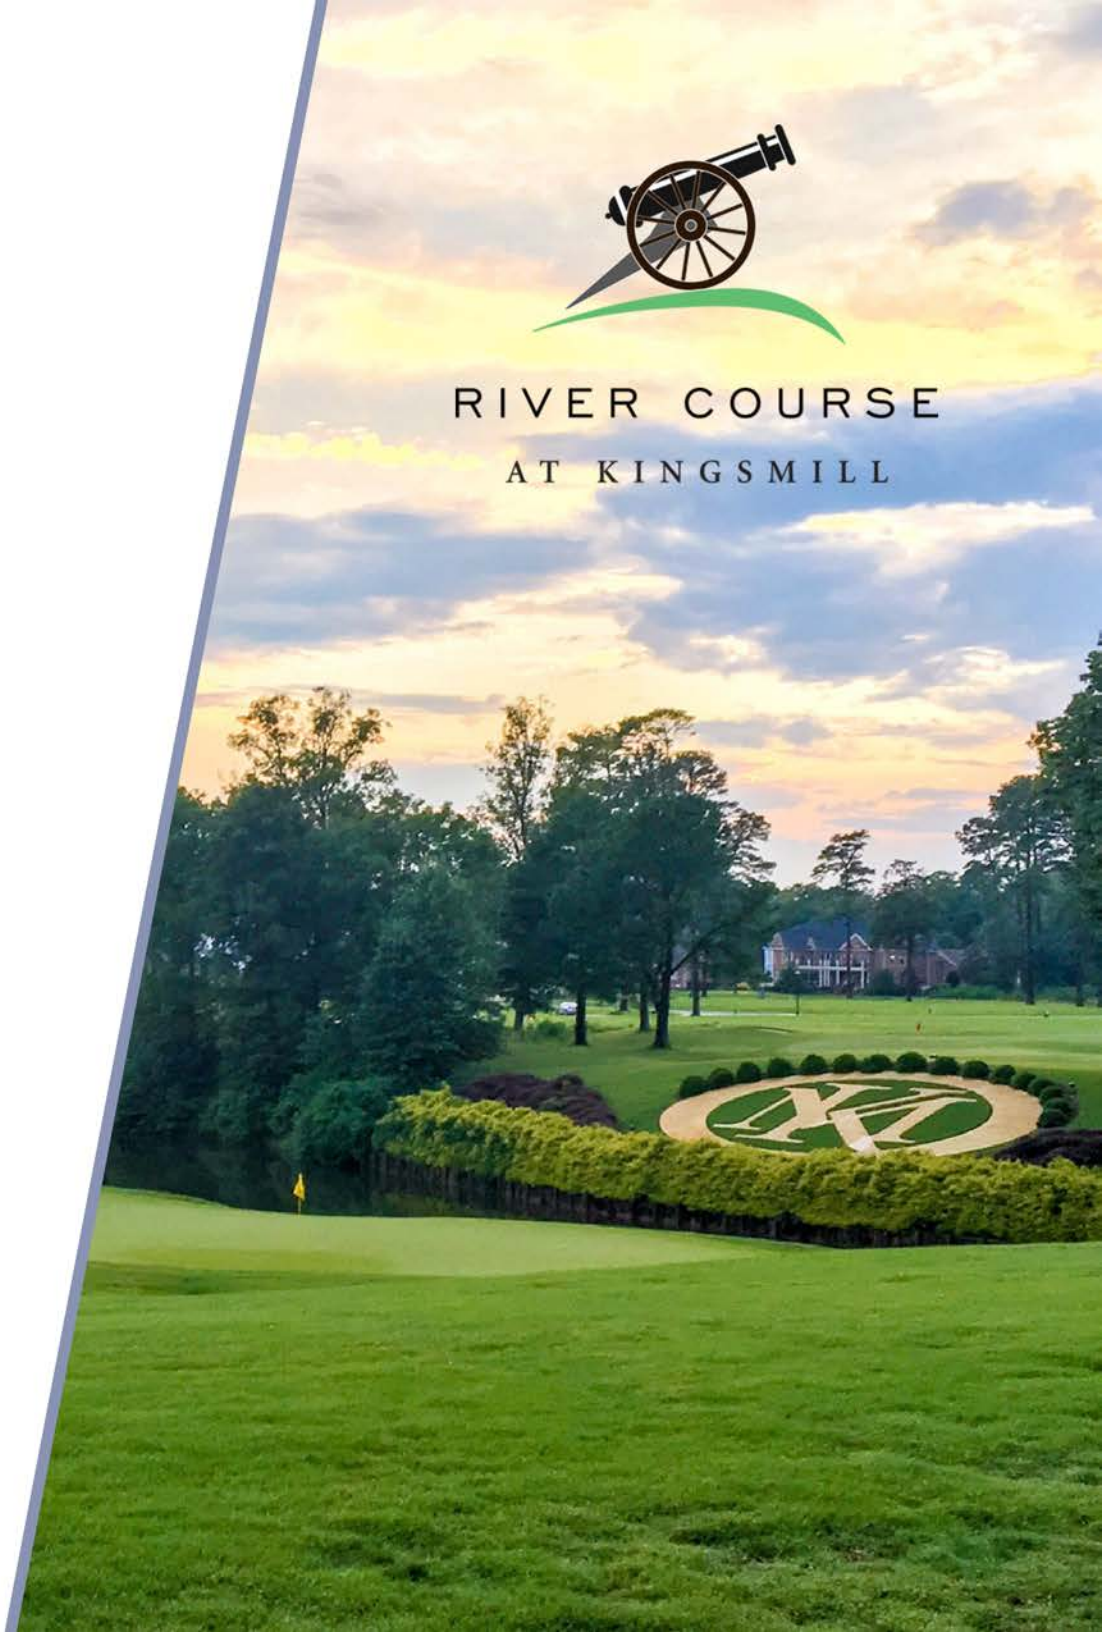

# TOUR TESTED PLAYER APPROVED

Nestled deep in the heart of the lush splendor of historic Williamsburg and boarded by the James River's tranquil blue waters is where you will find the famous River Course at Kingsmill Resort.

RIVER COURSE  
AT KINGSMILL