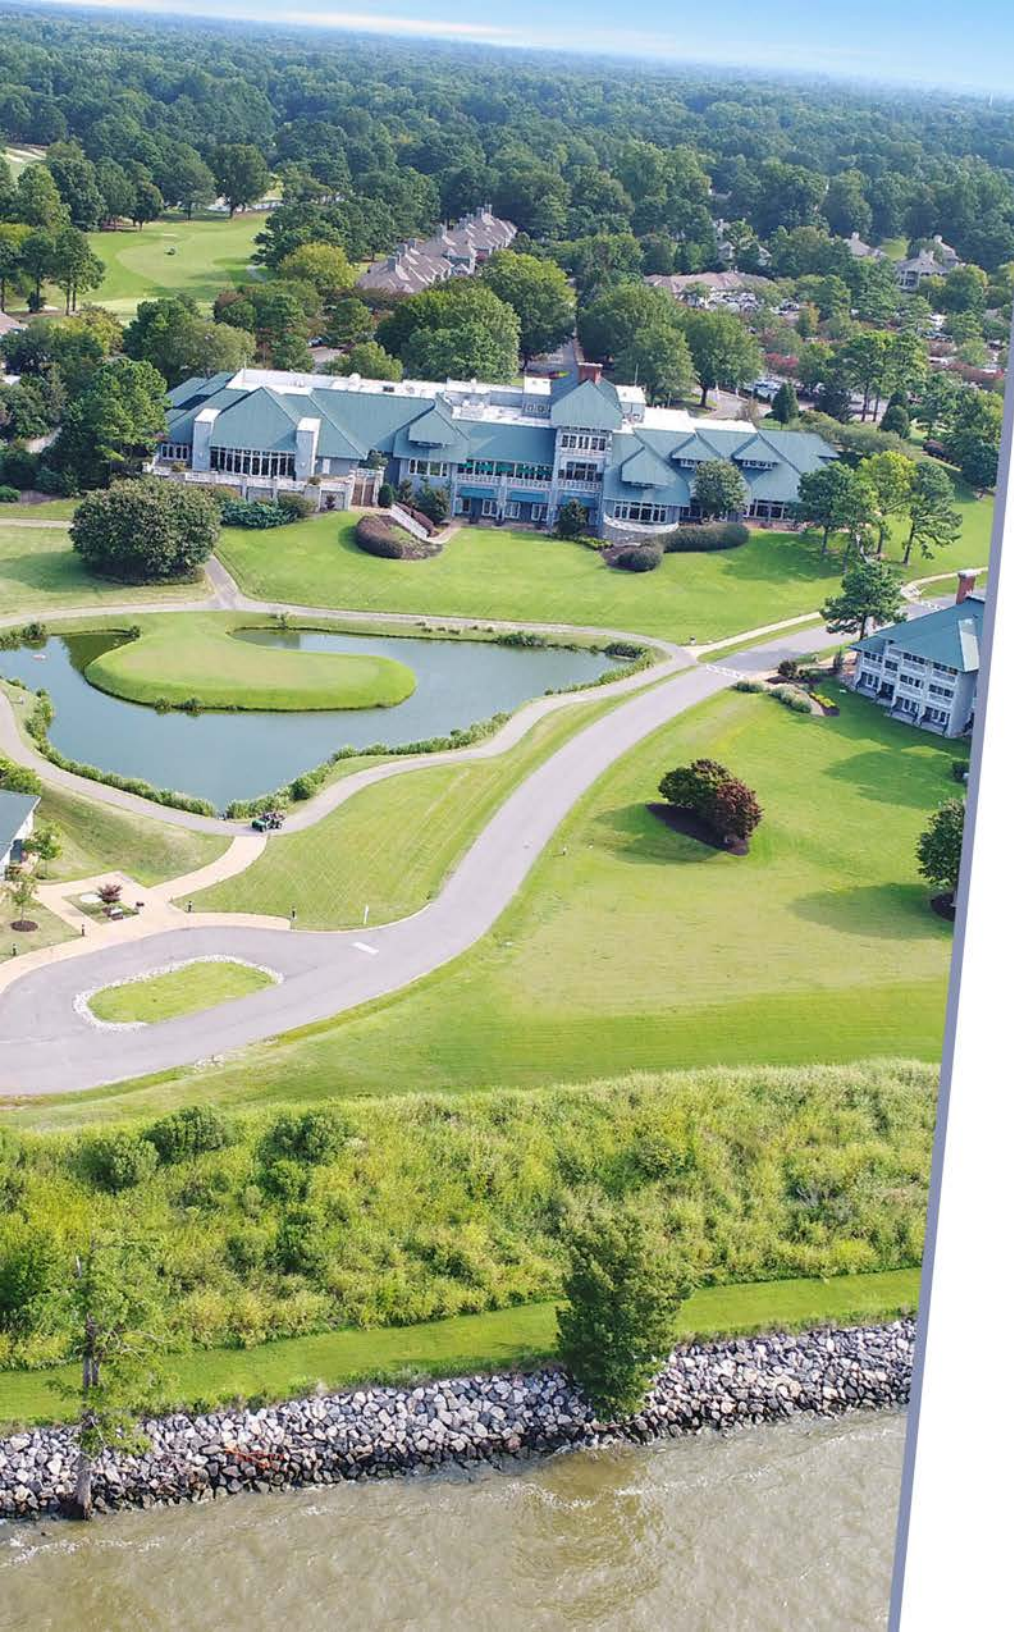

YOUR CLUB, YOUR CHOICES

Thank you for your interest in The Club at Kingsmill! By becoming a member, you'll enjoy access to resort-style amenities 365 days a year.

Kingsmill's private, world-class facilities are open to members and resort guests only—but you too can enjoy this relaxing community. In the Williamsburg region, you will find no other experience that offers you the amenities, service, or extraordinary value found within the gates of The Club at Kingsmill.

With three must-play golf courses, outdoor recreation, a full-service marina, 15 tennis courts, and a world-class spa, Kingsmill truly has **Something For Everyone.**

Make your perfect selection with membership tiers designed to suit your lifestyle.